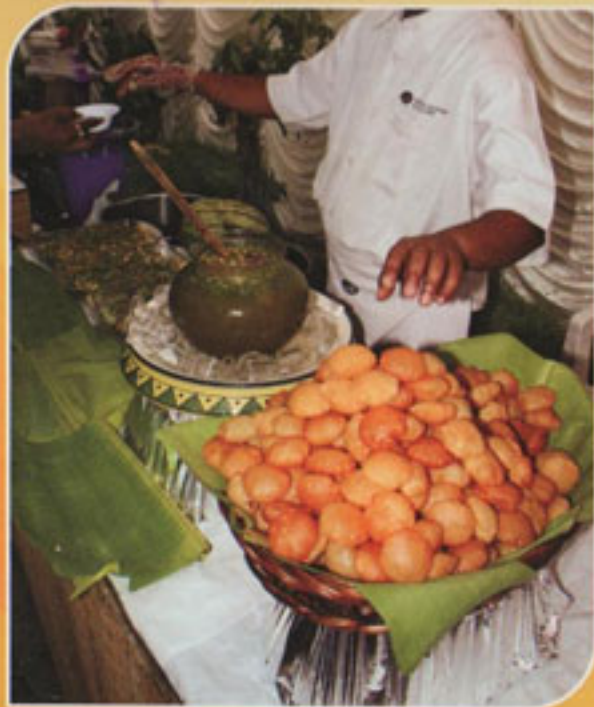

Chatpati Chaat

- PANIPURI
- DAHIPURI
- SEVPURI
- PALAK CHAAT
- PAPPADY CHAAT
- RAGADA PATICE
- MAKKAI BHEL
- PAV BHAJI
- CENA DAHI VADA

Muthuswamy
Caterers